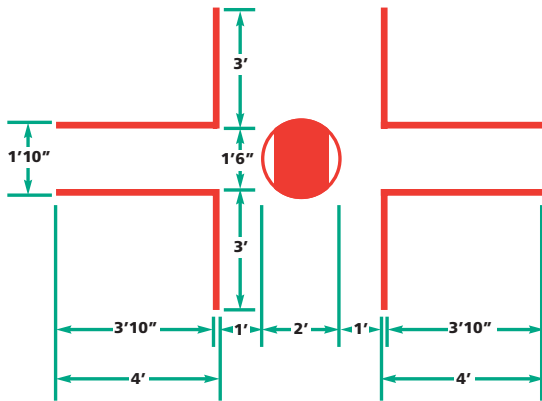

NATIONAL HOCKEY LEAGUE OFFICIAL RINK MEASUREMENTS

ALL LINES ARE 2" IN WIDTH
FACE-OFF CONFIGURATION

ALL LINES ARE 2" IN WIDTH
CREASE DIMENSIONS

APPROVED GOAL FRAME