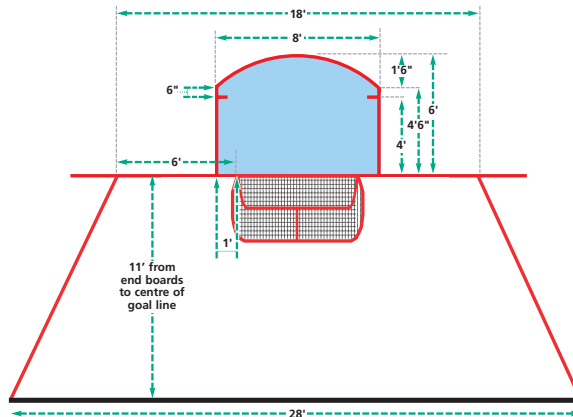

NATIONAL HOCKEY LEAGUE OFFICIAL RINK MEASUREMENTS

ALL LINES ARE 2" IN WIDTH
FACE-OFF CONFIGURATION

ALL LINES ARE 2" IN WIDTH
CREASE DIMENSIONS

APPROVED GOAL FRAME