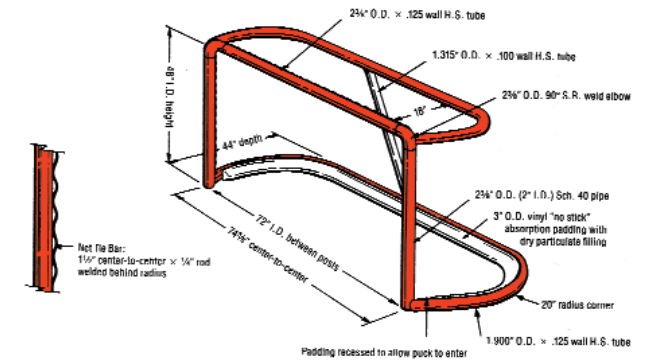

NATIONAL HOCKEY LEAGUE OFFICIAL RINK MEASUREMENTS

ALL LINES ARE 2" IN WIDTH
FACE-OFF CONFIGURATION

ALL LINES ARE 2" IN WIDTH
CREASE DIMENSIONS

APPROVED GOAL FRAME