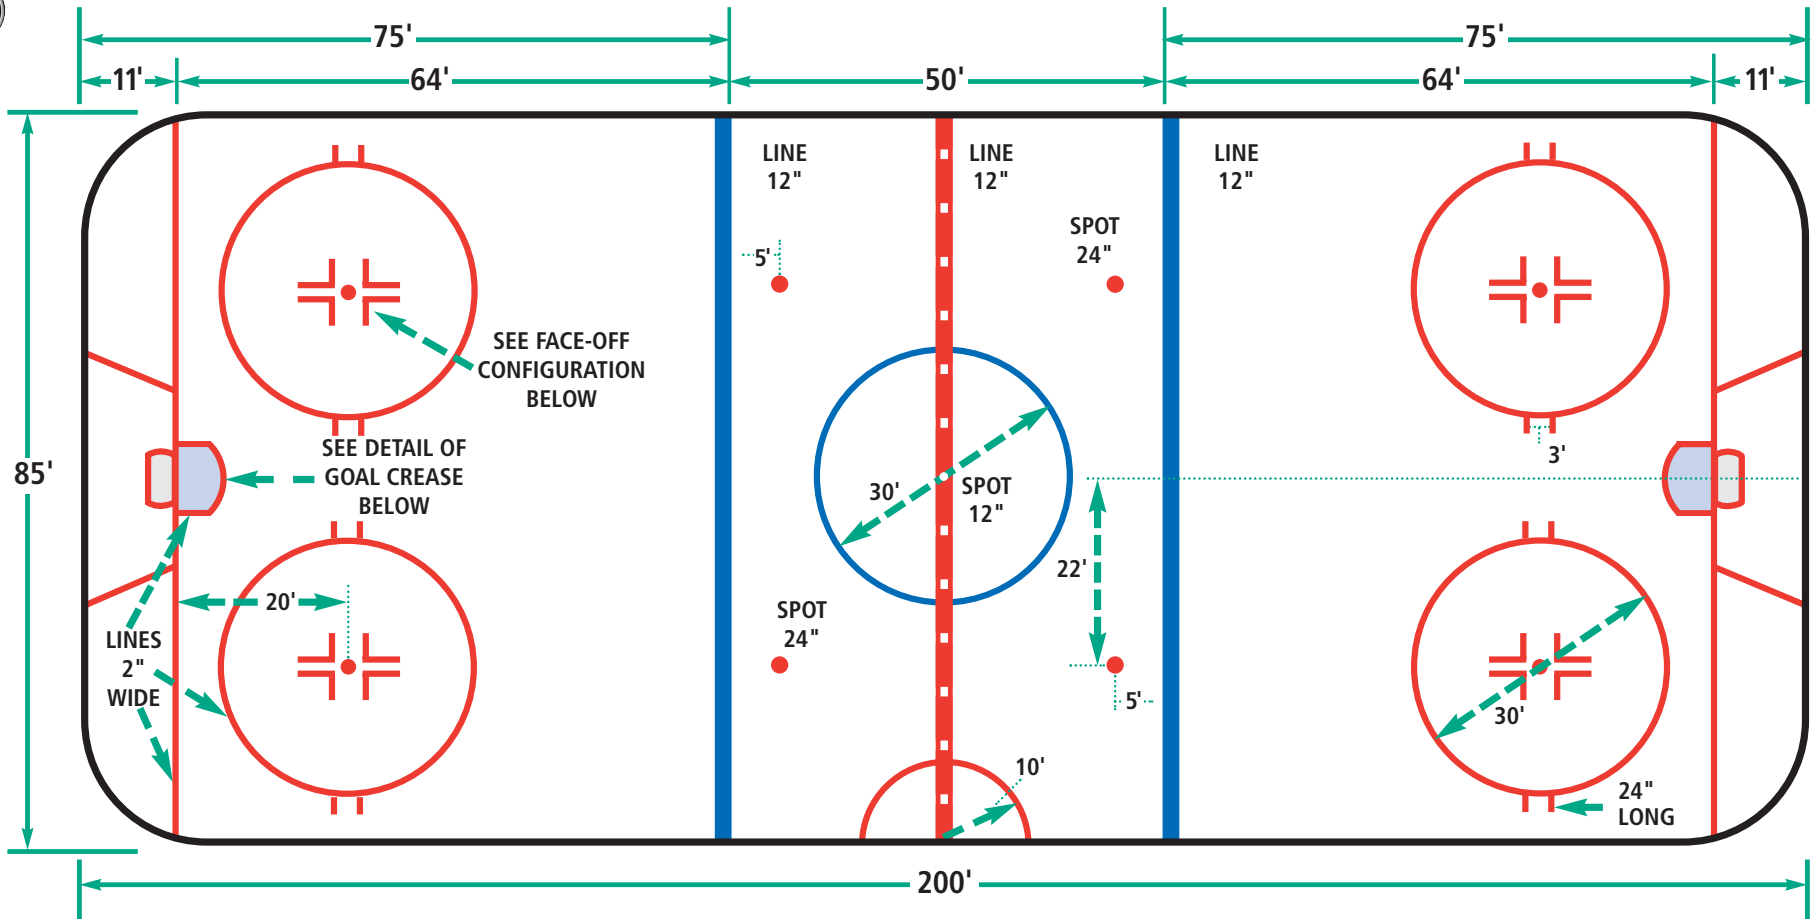

NATIONAL HOCKEY LEAGUE OFFICIAL RINK MEASUREMENTS

ALL LINES ARE 2" IN WIDTH
FACE-OFF CONFIGURATION

ALL LINES ARE 2" IN WIDTH
CREASE DIMENSIONS

APPROVED GOAL FRAME